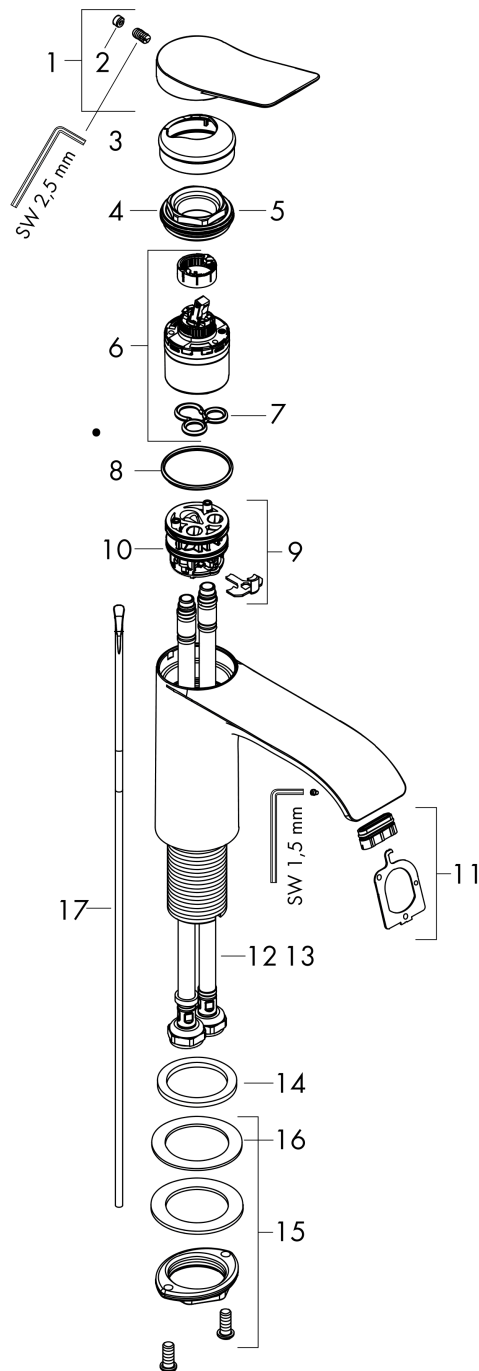

Vivenis

Single lever basin mixer 80 with pop-up waste set

Surfaces: **Matt White** Article Number: **75010700**

Description

product features

- consists of: single lever basin mixer, waste set
- ComfortZone 80
- projection: 133 mm
- spout height: 80 mm
- spray type: WaterfallStream
- maximum flow rate at 3 bar: 5 l/min
- ceramic cartridge
- temperature limitation adjustable
- suitable for continuous flow water heaters
- pop-up waste set G 1¼
- material waste set: metal
- connection type: G ¾ connections
- connection dimension: DN15

Technology

Design awards

reddot winner 2021

GERMAN
DESIGN
AWARD
WINNER
2022

Certificates

Product image

Scale drawing

Vivenis
Single lever basin mixer 80 with pop-up waste set
 Surfaces: **Matt White** Article Number: **75010700**

Flowchart

Vivenis
Single lever basin mixer 80 with pop-up waste set
 Surfaces: **Matt White** Article Number: **75010700**

Exploded Drawing

Year of production: >06/21

Vivenis**Single lever basin mixer 80 with pop-up waste set**Surfaces: **Matt White** Article Number: **75010700****Spare part list**

Year of production: >06/21

Pos.	Description	Article Number	Price	PU
1	handle	94277700	€ 85,68	1
2	screw cover	93735700	€ 8,45	1
3	escutcheon	94027700	€ 33,56	1
4	nut	93995000	€ 22,37	1
5	O-ring 35x1,5	92114000	€ 5,24	1
6	cartridge, assy	93897000	€ 70,57	1
7	seal	95008000	€ 8,45	1
8	O-ring 35x2	92604000	€ 5,24	1
9	adapter for cartridge	98750000	€ 11,31	1
10	O-Ring 30x2	98186000	€ 3,21	1
11	spray former	94275000	€ 35,94	1
12	connection hose 450 mm M8x0,75 G3/8	97206000	€ 28,20	1
13	O-ring 6,6x1,6	93019000	€ 3,21	1
14	flat seal	98749000	€ 5,24	1
15	fixing set (Ø 32)	13961000	€ 22,37	1
16	lever collar	97548000	€ 3,21	1
17	pull rod	96657000	€ 11,31	1
a	pop up waste	94139700	€ 150,65	1
b	fixation extension 35 mm	13898000	€ 70,57	1