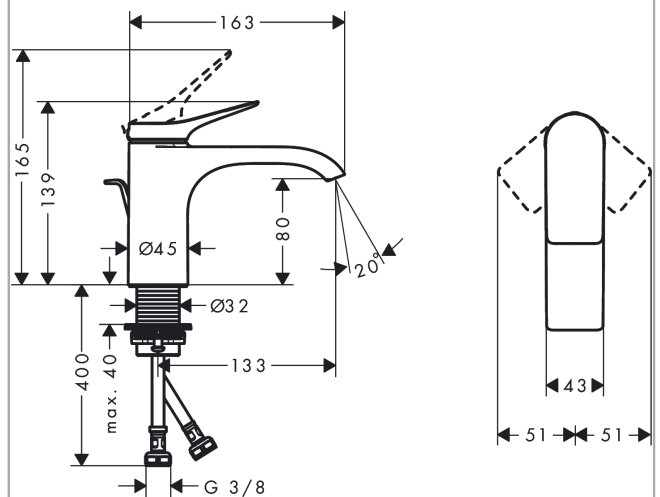

Vivenis

Single lever basin mixer 80 with pop-up waste set

Surfaces: **Matt White** Article Number: **75010700**

Description

product features

- consists of: single lever basin mixer, waste set
- ComfortZone 80
- projection: 133 mm
- spout height: 80 mm
- spray type: WaterfallStream
- maximum flow rate at 3 bar: 5 l/min
- ceramic cartridge
- temperature limitation adjustable
- suitable for continuous flow water heaters
- pop-up waste set G 1¼
- material waste set: metal
- connection type: G ¾ connections
- connection dimension: DN15

Technology

Design awards

reddot winner 2021

GERMAN
DESIGN
AWARD
WINNER
2022

Certificates

Product image

Scale drawing

Vivenis
Single lever basin mixer 80 with pop-up waste set
 Surfaces: **Matt White** Article Number: **75010700**

Flowchart

Vivenis
Single lever basin mixer 80 with pop-up waste set
 Surfaces: **Matt White** Article Number: **75010700**

Exploded Drawing

Year of production: >06/21

Vivenis**Single lever basin mixer 80 with pop-up waste set**Surfaces: **Matt White** Article Number: **75010700****Spare part list**

Year of production: >06/21

Pos.	Description	Article Number	Price	PU
1	handle	94277700	€ 85,68	1
2	screw cover	93735700	€ 8,45	1
3	escutcheon	94027700	€ 33,56	1
4	nut	93995000	€ 22,37	1
5	O-ring 35x1,5	92114000	€ 5,24	1
6	cartridge, assy	93897000	€ 70,57	1
7	seal	95008000	€ 8,45	1
8	O-ring 35x2	92604000	€ 5,24	1
9	adapter for cartridge	98750000	€ 11,31	1
10	O-Ring 30x2	98186000	€ 3,21	1
11	spray former	94275000	€ 35,94	1
12	connection hose 450 mm M8x0,75 G3/8	97206000	€ 28,20	1
13	O-ring 6,6x1,6	93019000	€ 3,21	1
14	flat seal	98749000	€ 5,24	1
15	fixing set (Ø 32)	13961000	€ 22,37	1
16	lever collar	97548000	€ 3,21	1
17	pull rod	96657000	€ 11,31	1
a	pop up waste	94139700	€ 150,65	1
b	fixation extension 35 mm	13898000	€ 70,57	1